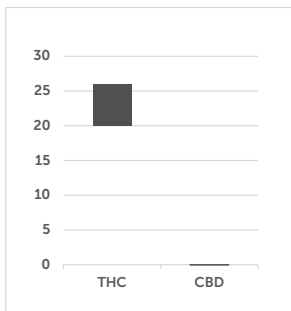

# Cherry Bomb

**THC 20-26%**

Handcrafted. Small Batch. Premium.