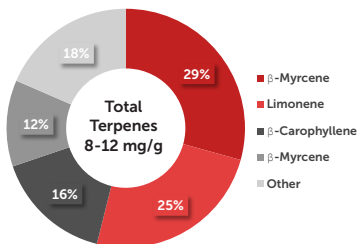

# Cherry Bomb

**THC 20-26%**

Handcrafted. Small Batch. Premium.