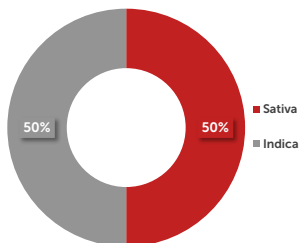

# Cherry Bomb

**THC 20-26%**

Handcrafted. Small Batch. Premium.