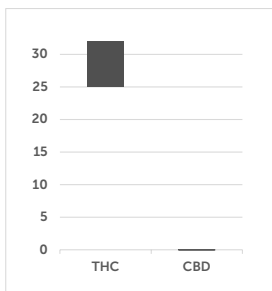

Mac1

THC 25-32%

Handcrafted. Small Batch. Premium.

OCCASIONS