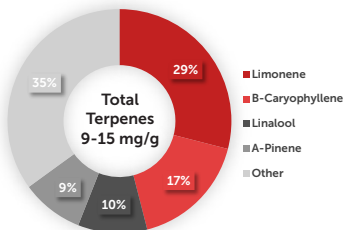

Mac1

THC 25-32%

Handcrafted. Small Batch. Premium.

OCCASIONS