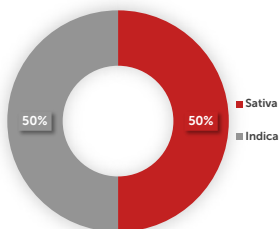

Mac1

THC 25-32%

Handcrafted. Small Batch. Premium.

OCCASIONS